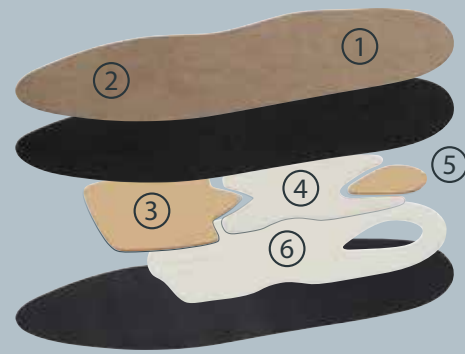

For people who are continuously on their feet for work.

NovaPED business

by schein
Handmade in Germany

Even at work, a heavy load is placed on our feet every day. To prevent overload damage or reduce already existing complaints, we developed the NovaPED business insole blanks specially for business shoes.

The NovaPED business insoles are high-quality plastic blanks manufactured in the tried-and-tested film technology. With their shape and their very small design height, they are adapted to current shoe fashion. Thus, business shoes and insoles can form an optimally functioning unit.

1. High-quality micro fibre cover – odour-inhibiting
2. Forefoot perforation – good ventilation
3. Forefoot padding – pressure redistribution and relief of the metatarsal heads
4. Truss pad – support and relief of the forefoot
5. Heel padding – relief of the heel
6. Longitudinal arch support – stabilisation and relief of the hindfoot

Men
Item no. 98 7410-000

- low heel gradient
- hindfoot narrow
- forefoot round shape

NovaPED business

by schein
Handmade in Germany

For people who are continuously on their feet for work.

Men
Item no. 98 7415-000